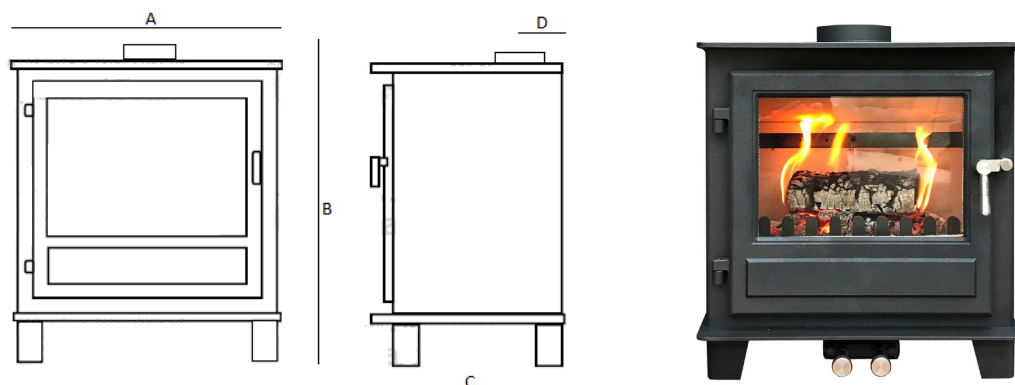

All Clock Stoves are
ECO Design 2022
ready as standard.

2022
ecodesign
ready

CLOCK
WOODBURNERS

Clock Blithfield 8 *(Multi-fuel 8kw)*

<i>Blithfield 8</i>	<i>A</i>	<i>B</i>	<i>C</i>	<i>D</i>	<i>Weight</i>
Dimensions (mm)	590	CH680/H640	390	160	145kg

<i>Description</i>	<i>Values</i>
Output (kw)	8kw
Wood Burning	Yes
Multi Fuel	Yes
Flue Size	6" / 150mm
Weight	145kg
Rope Size	12mm Diameter Soft
Warranty	7 Years

<i>Available Options</i>
Colours
Brass or Stainless Steel Fittings
Direct Air Option
Heat Shield